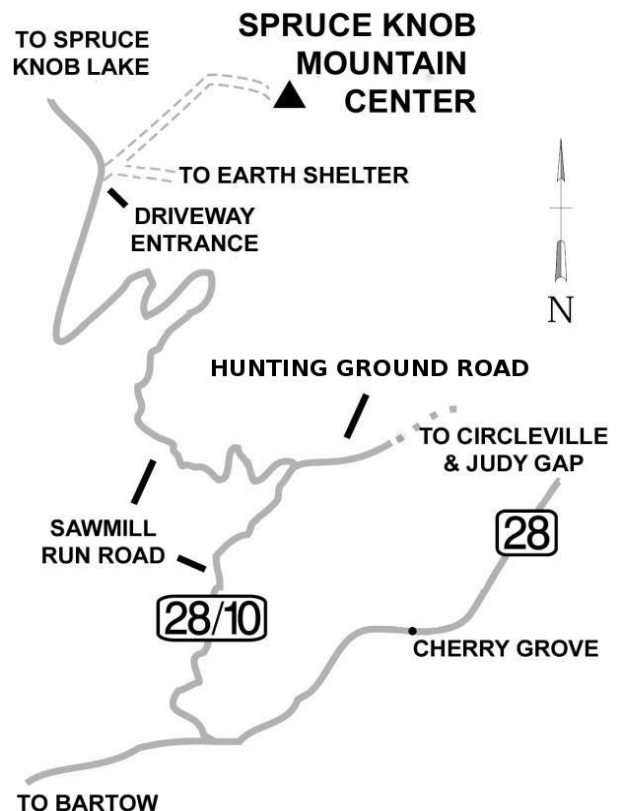

# Directions to Spruce Knob Mountain Center

Spruce Knob Mountain Center is located in the remote hills of eastern West Virginia, within half a day's drive from metropolitan areas such as Washington D.C., Pittsburgh, and Baltimore. We serve groups from all over the Eastern seaboard, including Connecticut and New York. School buses, trailers, vans and even commercial trucks regularly make the journey to our facility, but the roads in West Virginia are winding, and the last portion of the drive to our facility is unpaved. For those who would like to avoid the occasional potholes on the one-mile dirt road leading to the yurts and adjacent parking lot, parking is available at the start of our driveway at the Earth Shelter Office parking lot, marked below on the map.

Google provides reliable directions to Experience Learning in Circleville, WV. Below, we provide additional guidance on directions from Judy Gap. If traveling during the winter months, please travel via Sawmill Run Road rather than through Whitmer, White's Run, or Briery Gap Road as **only Sawmill Run is plowed regularly in the cold months.**

## FROM JUDY GAP, WV

- Follow Route 28 South through Circleville (3 miles) and Cherry Grove (3 miles).
- Approximately 2–3 miles after going through Cherry Grove, turn right on Sawmill Run Road/Co. Rte. 28/10 toward Experience Learning and Spruce Knob Lake (there will be a small Forest Service sign).
- After about 3 miles, continue left at the intersection with Hunting Ground Road another 3 miles to our sign and entrance on the right at the top of a hill; if you go down a very long hill and over a bridge at a small creek you have gone too far.
- Inside the entry you can park if checking in at our Earth Sheltered office building, if not continue up the left fork through a blue farm gate
- Follow the dirt road 1 mile through farm land (bearing right at our motor pool) until you get to the large round buildings—yurts.